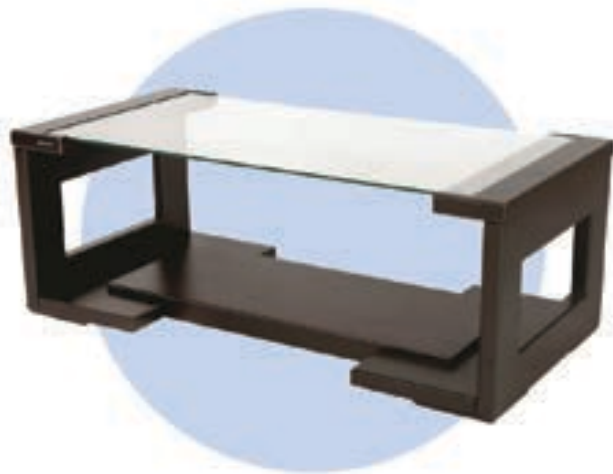

(W)	(D)	(H)
(in):	48	24	18

Florent

	(W)	(D)	(H)
(in):	48	24	17

Diamond

	(W)	(D)	(H)
(in):	48	24	18

Lily

	(W)	(D)	(H)
(in):	48	24	17