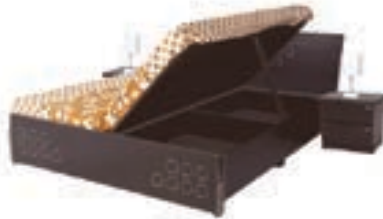

Mattress Size (in)

King	72*78
Queen	60*78
Medium	48*78

Basic

Aloe Bed

With BT-3

Mattress Size (in)

King	72*36
Queen	60*78
Medium	48*78
Single	36*78

Basic