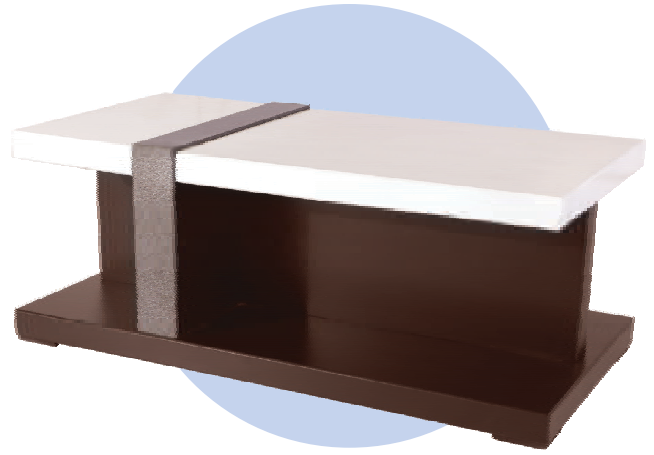

(W)	(D)	(H)
(in):	48	24	18

Cross

	(W)	(D)	(H)
(in):	48	24	18

Marina