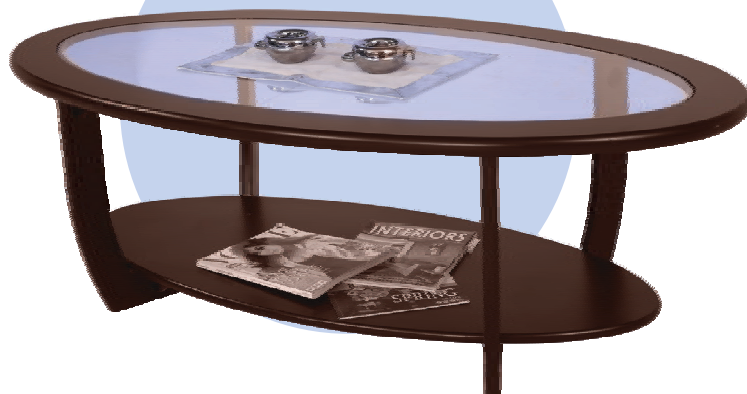

Matrix

	(W)	(D)	(H)
(in):	48	24	18

Olive

	(W)	(D)	(H)
(in):	48	24	18