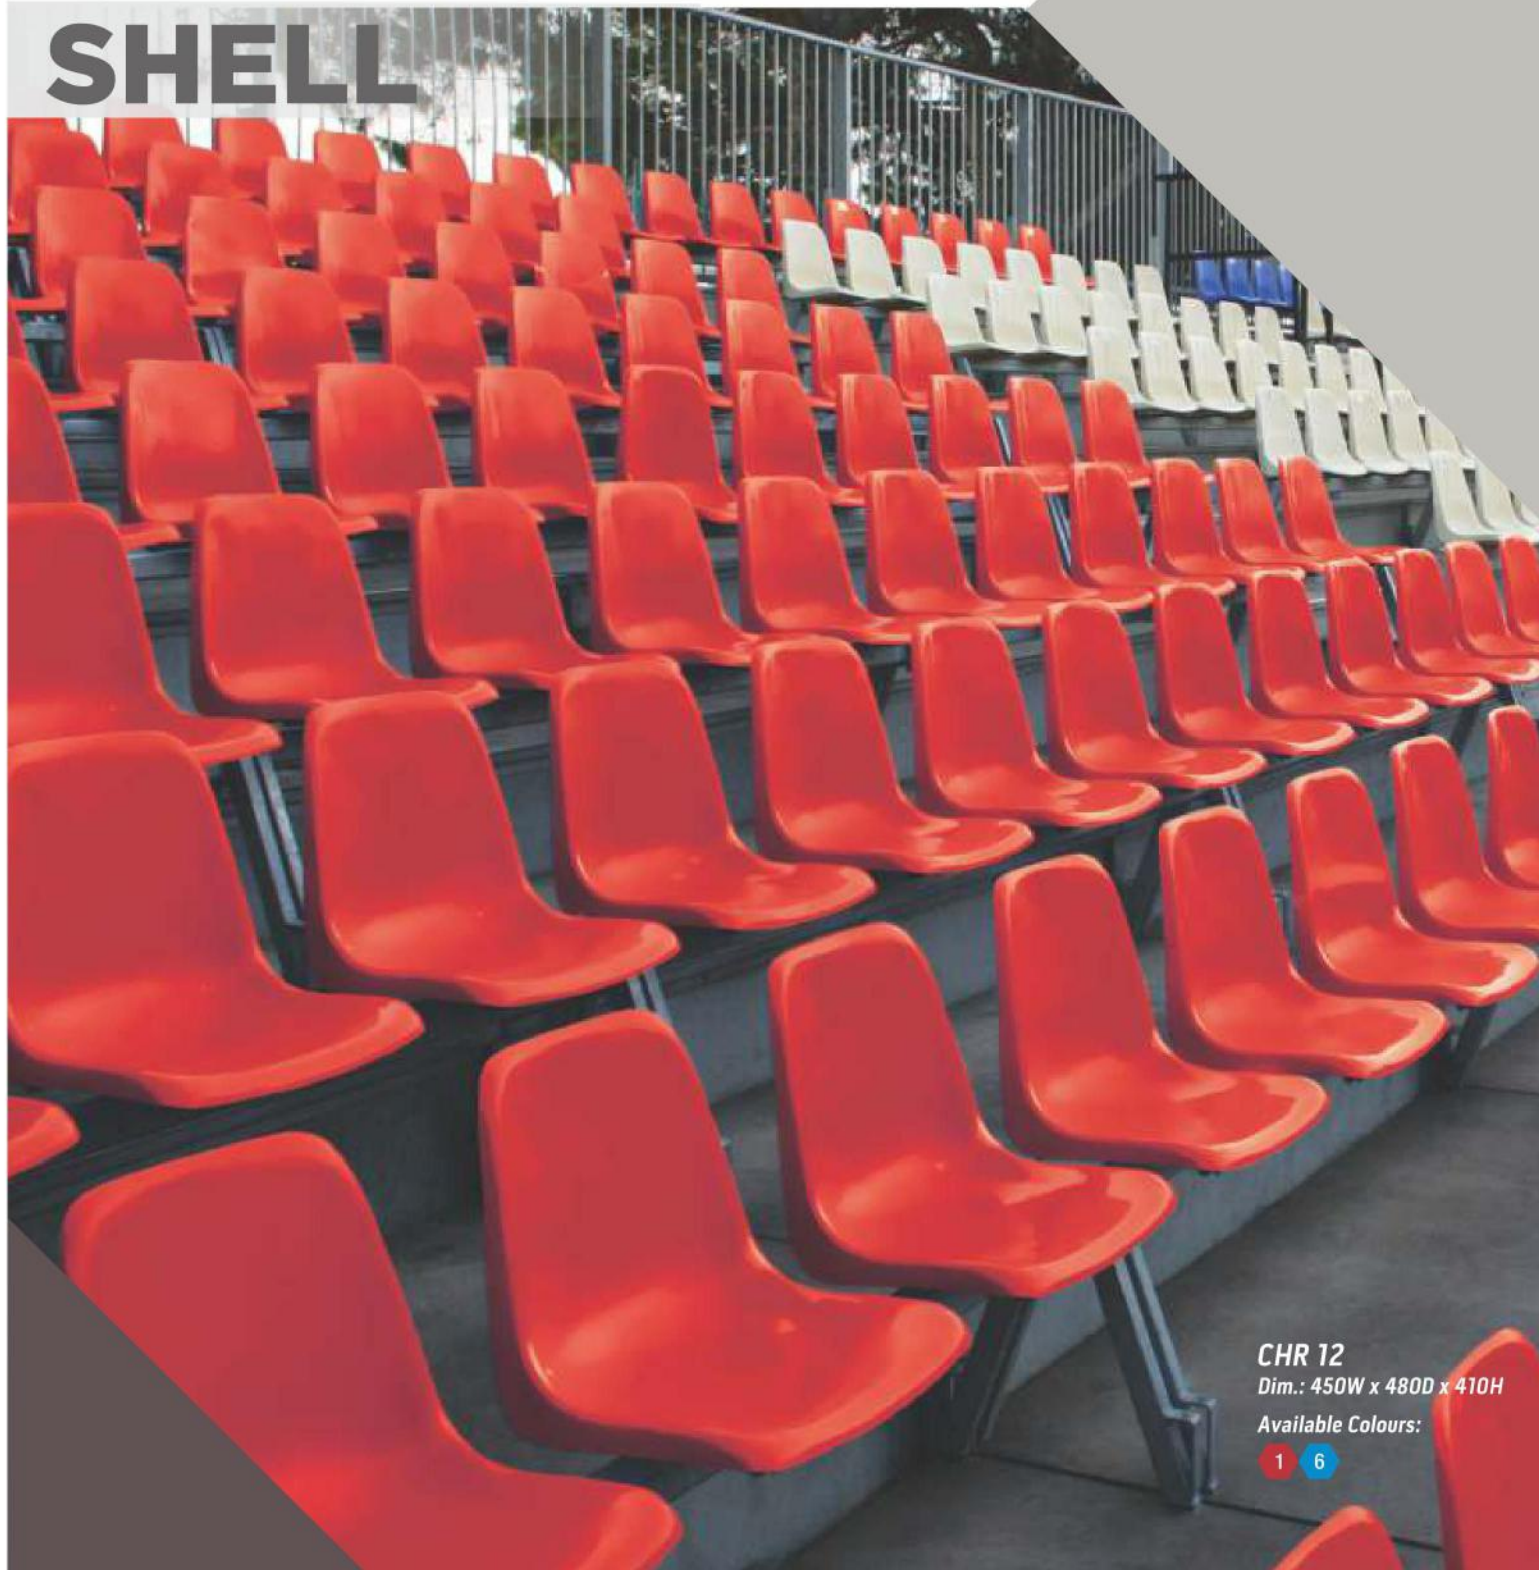

MOULDED SHELL

CHR 12

Dim.: 450W x 480D x 410H

Available Colours:

1

6