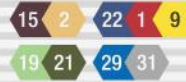

# FREEDOM SERIES

**FREEDOM BIG 1 (FB 1)**  
Dim.: 710W x 535D x 1800H

Available Colours:

**FREEDOM BIG SERIES**

**FREEDOM BIG 2 (FB 2)**

Dim.: 710W x 535D x 1800H

Available Colours:

**FREEDOM BIG 3 (FB 3)**