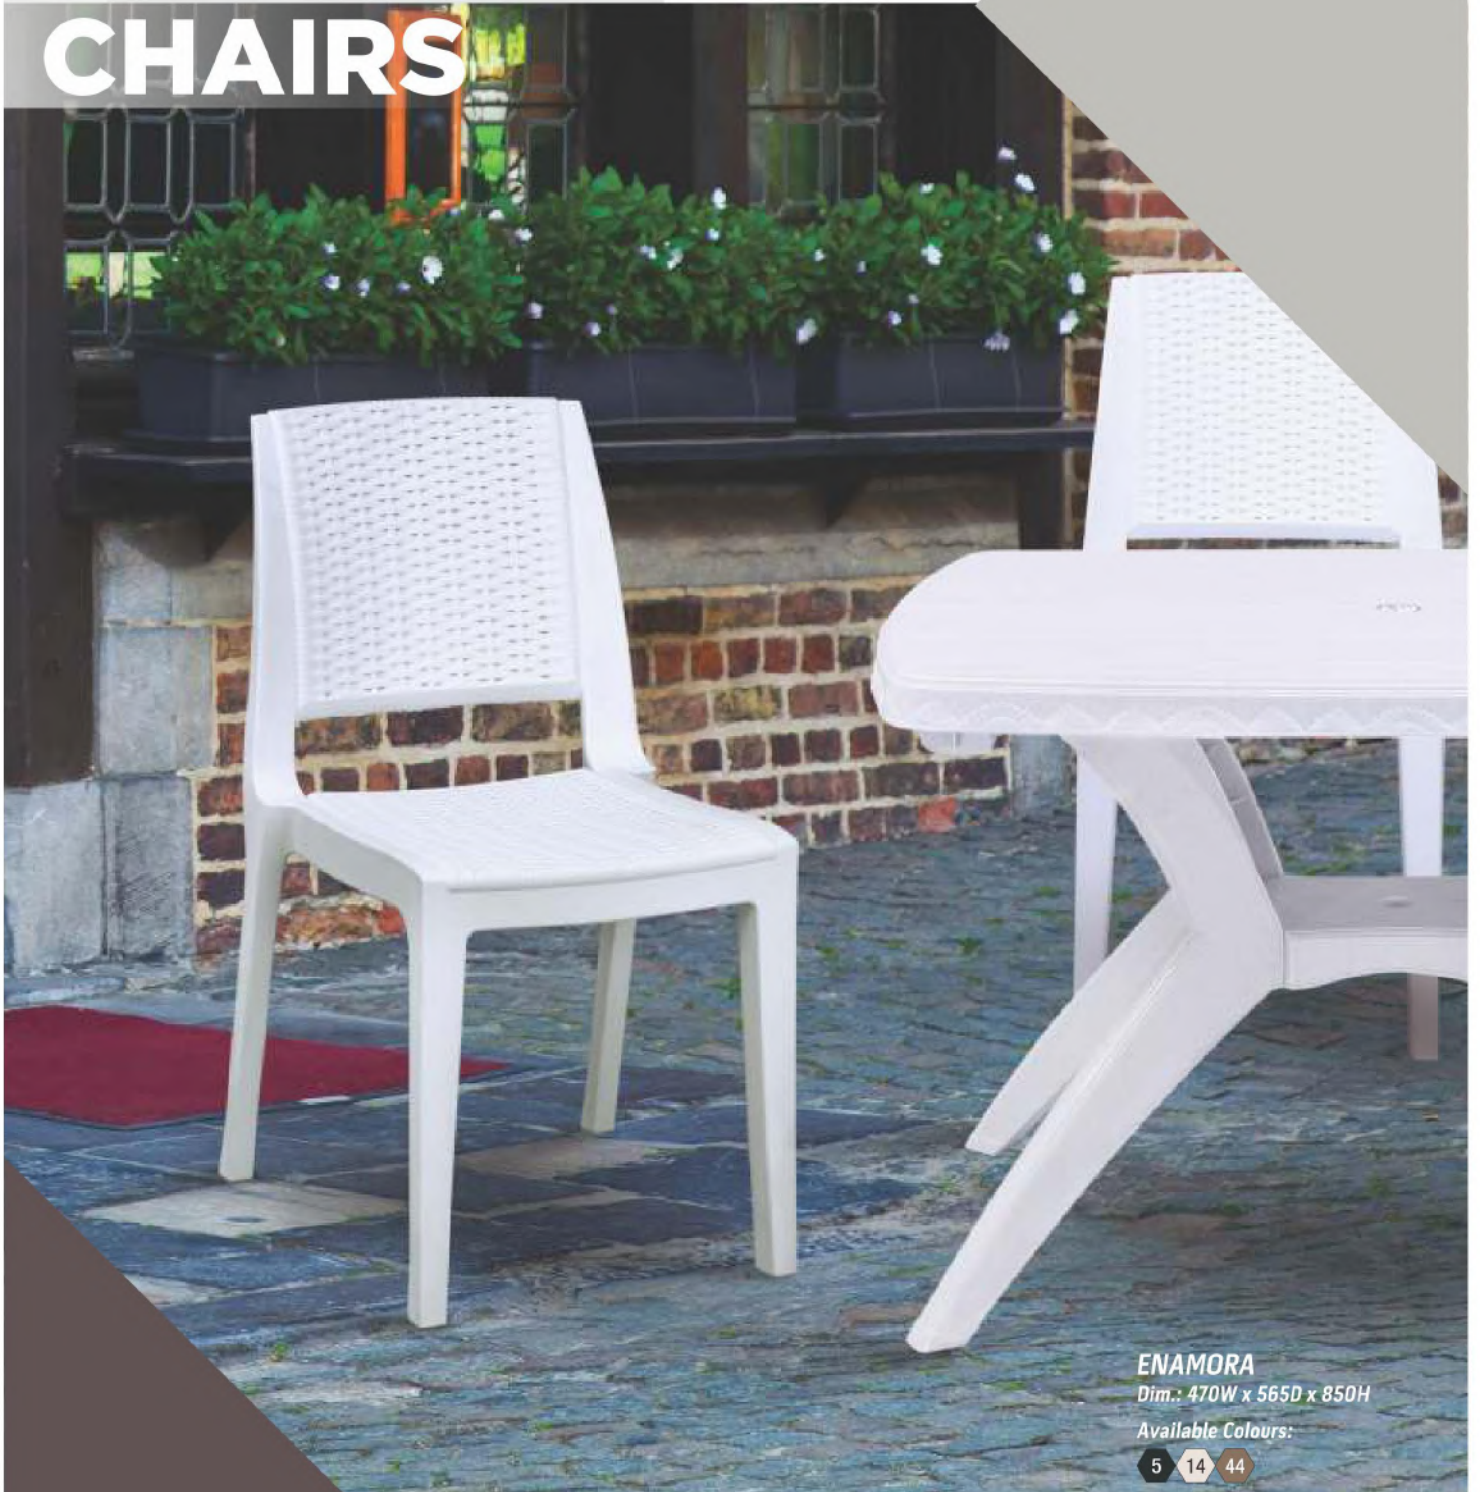

# PREMIUM CHAIRS

**ENAMORA**

Dim.: 470W x 565D x 850H

Available Colours:

**ENAMORA**

Dim.: 470W x 565D x 850H

Available Colours:

**ENAMORA WITH CUSHION**